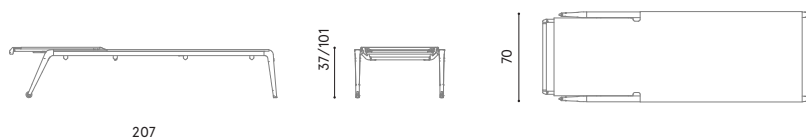

Ushuaia

U500

RV.2 23-03-2022

Descrizione / Description

Misure / Quotes

Caratteristiche / Characteristics

Lettino in alluminio verniciato con schienale regolabile e tessuto in fibra sintetica / Sunlounger in painted aluminium with adjustable backrest and fabric in synthetic fibre

Design / Design

Design Emmanuel Gallina | 2014

Dimensioni / Dimensions

cm 207 x 70 x 37/101 h

Esterno / Outdoor

Si / yes

Struttura / Structure

Alluminio pressofuso e estruso / Die-cast, extruded and laminated aluminium

Telo / Textile

Composito PVC / PVC composite

Elementi plastici / Plastic elements

Polipropilene, polietilene e acciaio / Polypropylene, polyethylene and steel

Finitura / Paint finishes

Verniciatura polveri poliestere o poliuretaniche / Paint finish with polyester or polyurethane powders

Impilabilità / Stackability

Si / Yes

Viterie assemblaggio / Assembly screws

Acciaio inox / Stainless steel

Peso netto singolo pezzo / Net weight

20 kg

Pezzi per scatola / Units per package

1 assemblato / 1 assembled

Dimensione e volume imballo / Packaging dimension and volume

cm 220 x 81 x 43 h - 0,766 m³

Peso lordo imballo / Gross weight package

27,7 kg

Garanzia / Quality guarantee

2 anni / 2 years

Accessori

617