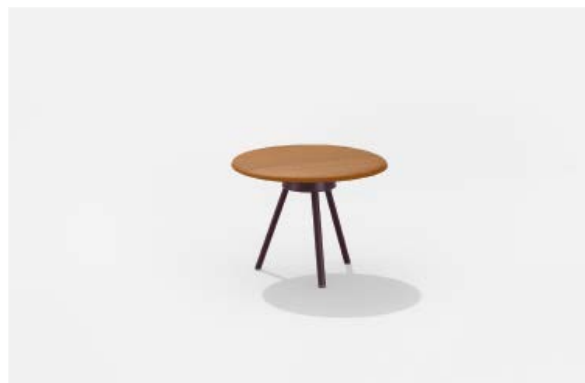

Descrizione / Description

Misure / Quotes

Caratteristiche / Characteristics

Coffee table in alluminio verniciato con piano in Iroko (sp. 6 mm) / Coffee table in painted aluminium with top in Iroko (th. mm 6)

Design / Design	Lievore Altherr | 2023
Dimensioni / Dimensions	cm Ø 62 x 45 h
Esterno / Outdoor	Si / yes
Struttura / Structure	Alluminio pressofuso, estruso, laminato e iroko / Die-cast, extruded aluminium, laminated and iroko
Elementi plastici / Plastic elements	Polipropilene e polietilene / Polypropylene and polyethylene
Finitura / Paint finishes	Verniciatura polveri poliestere o poliuretaniche/ Paint finish with polyester or polyurethane powders
Impilabilità / Stackability	No
Viterie assemblaggio / Assembly screws	Acciaio inox con trattamento antisvitamento / Stainless steel with anti-unscrewing treatment
Peso netto singolo pezzo / Net weight	6,2 kg
Pezzi per scatola / Units per package	1 assemblato / 1 assembled
Dimensione e volume imballo / Packaging dimension and volume	cm 73 x 73 x 21 h - 0,112 m³
Peso lordo imballo / Gross weight package	8,9 kg
Garanzia / Quality guarantee	2 anni / 2 years