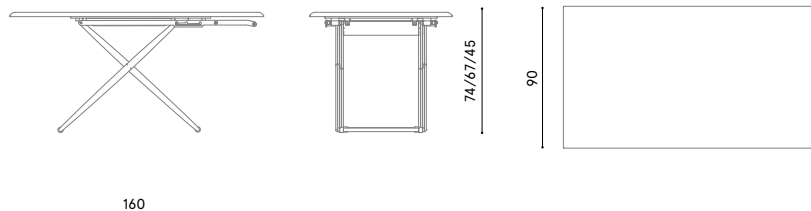

ZEBRA

43R16S

RV.2-1-2024

Descrizione / Description

Misure / Quotes

Caratteristiche / Characteristics

Tavolo Up&Down rettangolare in alluminio puntinato regolabile in 3 altezze / Rectangular Up&Down table with three adjustable heights in speckled aluminium. Base on wheels.

Design / Design

Lievore Altherr | 2016

Dimensioni / Dimensions

cm 160 x 90 x 45/64/74 h

Esterno / Outdoor

Sì / yes

Struttura / Structure

Alluminio pressofuso, estruso e laminato / Die-cast, extruded aluminium and laminated

Elementi plastici / Plastic elements

Elastomero termoplastico, polipropilene, policarbonato e resine acetaliche / Thermoplastic elastomer, polypropylene, polycarbonate and acetal resins

Finitura / Paint finishes

Verniciatura polveri poliesteri o poliuretaniche/ Paint finish with polyester or polyurethane powders

Impilabilità / Stackability

No

Elementi di movimento e posizionamento

Acciaio inox/ Stainless steel

Viterie assemblaggio / Assembly screws

Acciaio inox / Stainless steel

Peso netto singolo pezzo / Net weight

53,2 kg

Pezzi per scatola / Units per package

1 assemblato / 1 assembled

Dimensione e volume imballo / Packaging dimension and volume

cm 164 x 102 x 55 h - 0,920 m³

Peso lordo imballo / Gross weight package

58 kg

Garanzia / Quality guarantee

2 anni / 2 years