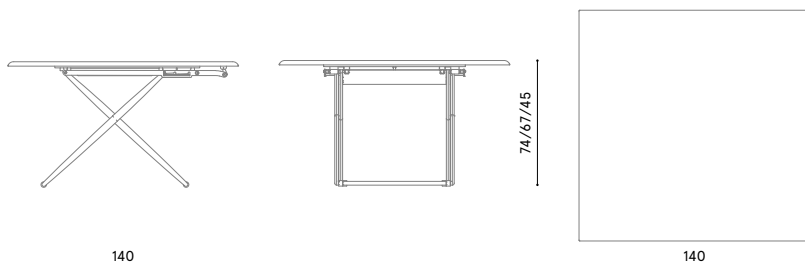

ZEBRA

43Q14

RV.2-1-2024

Descrizione / Description

Misure / Quotes

Caratteristiche / Characteristics

Tavolo Up&Down quadrato in alluminio verniciato regolabile in 3 altezze / Square Up&Down table with three adjustable heights in painted aluminium. Base on wheels

Design / Design

Lievore Altherr | 2016

Dimensioni / Dimensions

cm 140 x 140 x 45/64/74 h

Esterno / Outdoor

Sì / yes

Struttura / Structure

Alluminio pressofuso, estruso e laminato / Die-cast, extruded aluminium and laminated

Elementi plastici / Plastic elements

Elastomero termoplastico, polipropilene, policarbonato e resine acetaliche / Thermoplastic elastomer, polypropylene, polycarbonate and acetal resins

Finitura / Paint finishes

Verniciatura polveri poliesteri o poliuretaniche/ Paint finish with polyester or polyurethane powders

Impilabilità / Stackability

No

Elementi di movimento e posizionamento

Acciaio inox/ Stainless steel

Viterie assemblaggio / Assembly screws

Acciaio inox / Stainless steel

Peso netto singolo pezzo / Net weight

53,2 kg

Pezzi per scatola / Units per package

1 assemblato / 1 assembled

Dimensione e volume imballo / Packaging dimension and volume

cm 153 x 153 x 55 h - 1,287 m³

Peso lordo imballo / Gross weight package

59 kg

Garanzia / Quality guarantee

2 anni / 2 years