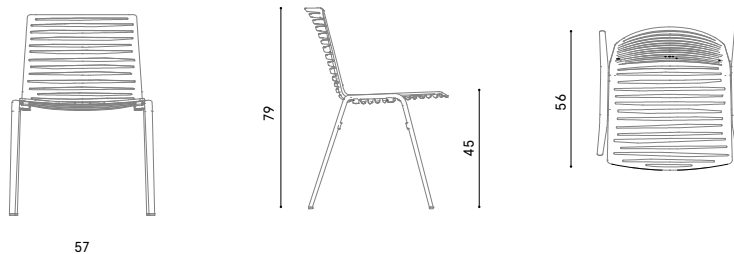

Misure / Quotes

Caratteristiche / Characteristics

Sedia in alluminio verniciato / Chair in painted aluminium

Design / Design

Lievore Altherr | 2016

Dimensioni / Dimensions

cm 57 x 56 x 45 / 79

Esterno / Outdoor