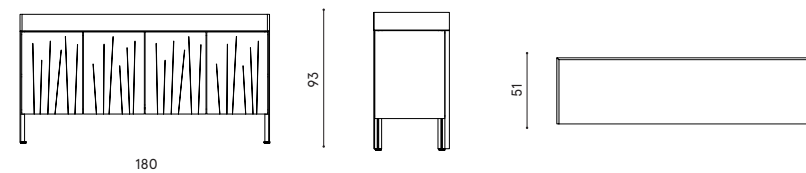

## Caratteristiche / Characteristics

Madia in alluminio verniciato con sponda rialzata / Sideboard in painted aluminium with raised edge

Design / Design

Alberto Lievore | 2021

Dimensioni / Dimensions

180 x 51 x 93 h