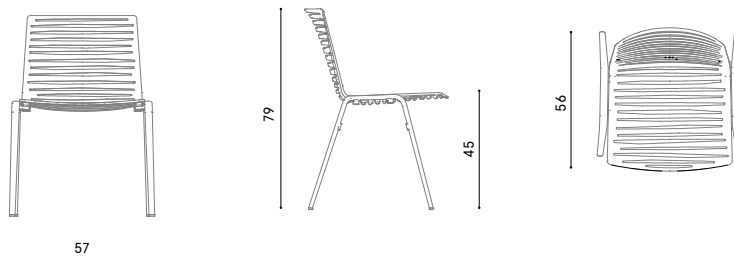

Misure / Quotes

Caratteristiche / Characteristics

Sedia in alluminio verniciato / Chair in painted aluminium

Design / Design

Lievore Altherr | 2016

Dimensioni / Dimensions

cm 57 x 56 x 45 / 79

Esterno / Outdoor