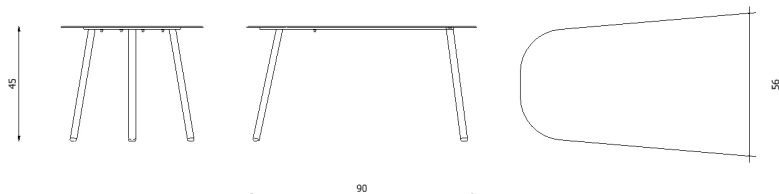

MOSAIKO

3224G

RV.0-12-2022

Descrizione / Description

Misure / Quotes

Caratteristiche / Characteristics

Tavolo basso in alluminio verniciato con piano in gres porcellanato / Low table in painted aluminium with top in porcelain stoneware

Design / Design

Alberto Lievore | 2022

Dimensioni / Dimensions

cm 90 x 56 x 45 h

Esterno / Outdoor

Si / Yes

Struttura / Structure

Alluminio laminato, estruso e gres porcellanato / Laminated, extruded aluminium and porcelain stoneware

Piedini / Caps

Polipropilene e polietilene / Polypropylene and polyethylene

Finitura / Paint finishes

Verniciatura polveri poliesteri o poliuretaniche/ Paint finish with polyester or polyurethane powders

Impilabilità / Stackability

No

Viterie assemblaggio / Assembly screws

Acciaio inox / Stainless steel

Peso netto singolo pezzo / Net weight

9.2 Kg

Pezzi per scatola / Units per package

1 assemblato / 1 assembled

Dimensione e volume imballo / Packaging dimension and volume

cm 100 x 85 x 78 0.663 m³

Peso lordo imballo / Brutto weight package

15.4 Kg

Garanzia / Quality guarantee

2 anni / 2 years