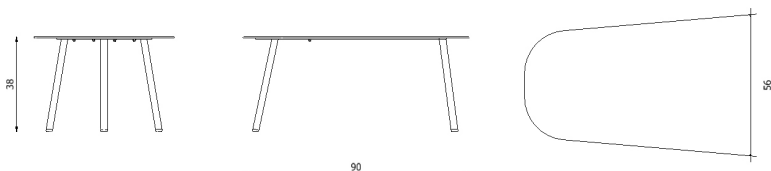

MOSAIKO

3223G

RV.0-12-2022

Descrizione / Description

Misure / Quotes

Caratteristiche / Characteristics

Tavolo basso in alluminio verniciato con piano in gres porcellanato / Low table in painted aluminium with top in porcelain stoneware

Design / Design	Alberto Lievore | 2022
Dimensioni / Dimensions	cm 90 x 56 x 38 h
Esterno / Outdoor	Si / Yes
Struttura / Structure	Alluminio laminato, estruso e gres porcellanato / Laminated, extruded aluminium and porcelain stoneware
Piedini / Caps	Polipropilene ed elastomero termoplastico / Polypropylene and thermoplastics elastomer
Finitura / Paint finishes	Verniciatura polveri poliesteri o poliuretaniche/ Paint finish with polyester or polyurethane powders
Impilabilità / Stackability	No
Viterie assemblaggio / Assembly screws	Acciaio inox / Stainless steel
Peso netto singolo pezzo / Net weight	9 Kg
Pezzi per scatola / Units per package	1 assemblato / 1 assembled
Dimensione e volume imballo / Packaging dimension and volume	cm 100 x 85 x 78 0.663 m³
Peso lordo imballo / Brutto weight package	15 Kg
Garanzia / Quality guarantee	2 anni / 2 years