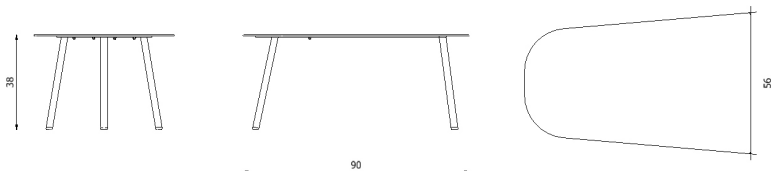

MOSAIKO

3223S

RV.0-12-2022

Descrizione / Description

Misure / Quotes

Caratteristiche / Characteristics

Tavolo basso in alluminio verniciato con piano in alluminio puntinato / Low table in painted aluminium with top in speckled aluminium

Design / Design

Alberto Lievore | 2020

Dimensioni / Dimensions

cm 90 x 56 x 38 h

Esterno / Outdoor

Si / Yes

Struttura / Structure

Alluminio laminato ed estruso / Laminated and extruded aluminium

Piedini / Caps

Polipropilene ed elastomero termoplastico / Polypropylene and thermoplastics elastomer

Finitura / Paint finishes

Verniciatura polveri poliesteri o poliuretaniche/ Paint finish with polyester or polyurethane powders

Impilabilità / Stackability

No

Viterie assemblaggio / Assembly screws

Acciaio inox / Stainless steel

Peso netto singolo pezzo / Net weight

7.9 Kg

Pezzi per scatola / Units per package

1 assemblato / 1 assembled

Dimensione e volume imballo / Packaging dimension and volume

cm 100 x 85 x 78 0.663 m³

Peso lordo imballo / Brutto weight package

14 Kg

Garanzia / Quality guarantee

2 anni / 2 years