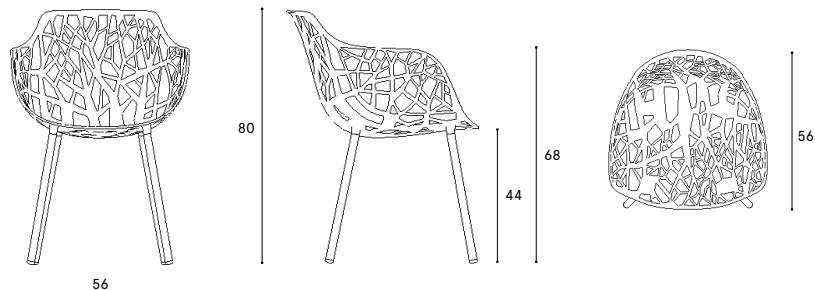

Forest

6500L

RV.03-03-2022

Descrizione / Description

Misure / Quotes

Caratteristiche / Characteristics

Poltroncina in alluminio verniciato con gambe rivestite in Iroko / Dining armchair in painted aluminium with legs covered in Iroko

Design / Design

Design Robby Cantarutti & Partners | 2020

Dimensioni / Dimensions

cm 56 x 56 x 44/68/80 h

Esterno / Outdoor

Si / Yes

Struttura / Structure

Alluminio pressofuso ed estruso / Die-cast and extruded aluminium

Elementi plastici / Plastic elements

Polipropilene ed elastomero termoplastico / Polypropylene and thermoplastics elastomer

Finitura / Paint finishes

Verniciatura polveri poliesteri o poliuretaniche / Paint finish with polyester or polyurethane powders

Impilabilità / Stackability

No

Viterie assemblaggio / Assembly screws

Acciaio inox / Stainless steel

Peso netto singolo pezzo / Net weight

5,8 kg

Pezzi per scatola / Units per package

4 disassemblati / 4 disassembled

Dimensione e volume imballo / Packaging dimension and volume

60 x 67 x 63 h cm 0.253 m³

Peso lordo imballo / Gross weight package

27 kg

Garanzia / Quality guarantee

2 anni / 2 years

Accessori / Accessories

608

614

632

623