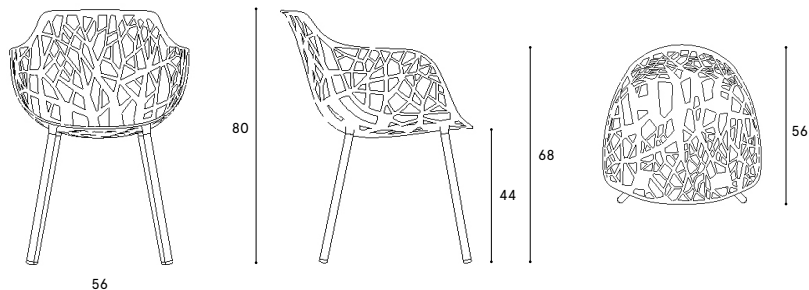

Misure / Quotes

Caratteristiche / Characteristics

Poltroncina in alluminio verniciato / Dining armchair in painted aluminium

Design / Design

Design Robby Cantarutti & Partners | 2007

Dimensioni / Dimensions

Design / Design

Design Robby Cantarutti & Partners | 2020

Dimensioni / Dimensions

cm 56 x 56 x 44/68/80 h

Esterno / Outdoor

Si / Yes

Struttura / Structure

Alluminio pressofuso ed estruso / Die-cast and extruded aluminium